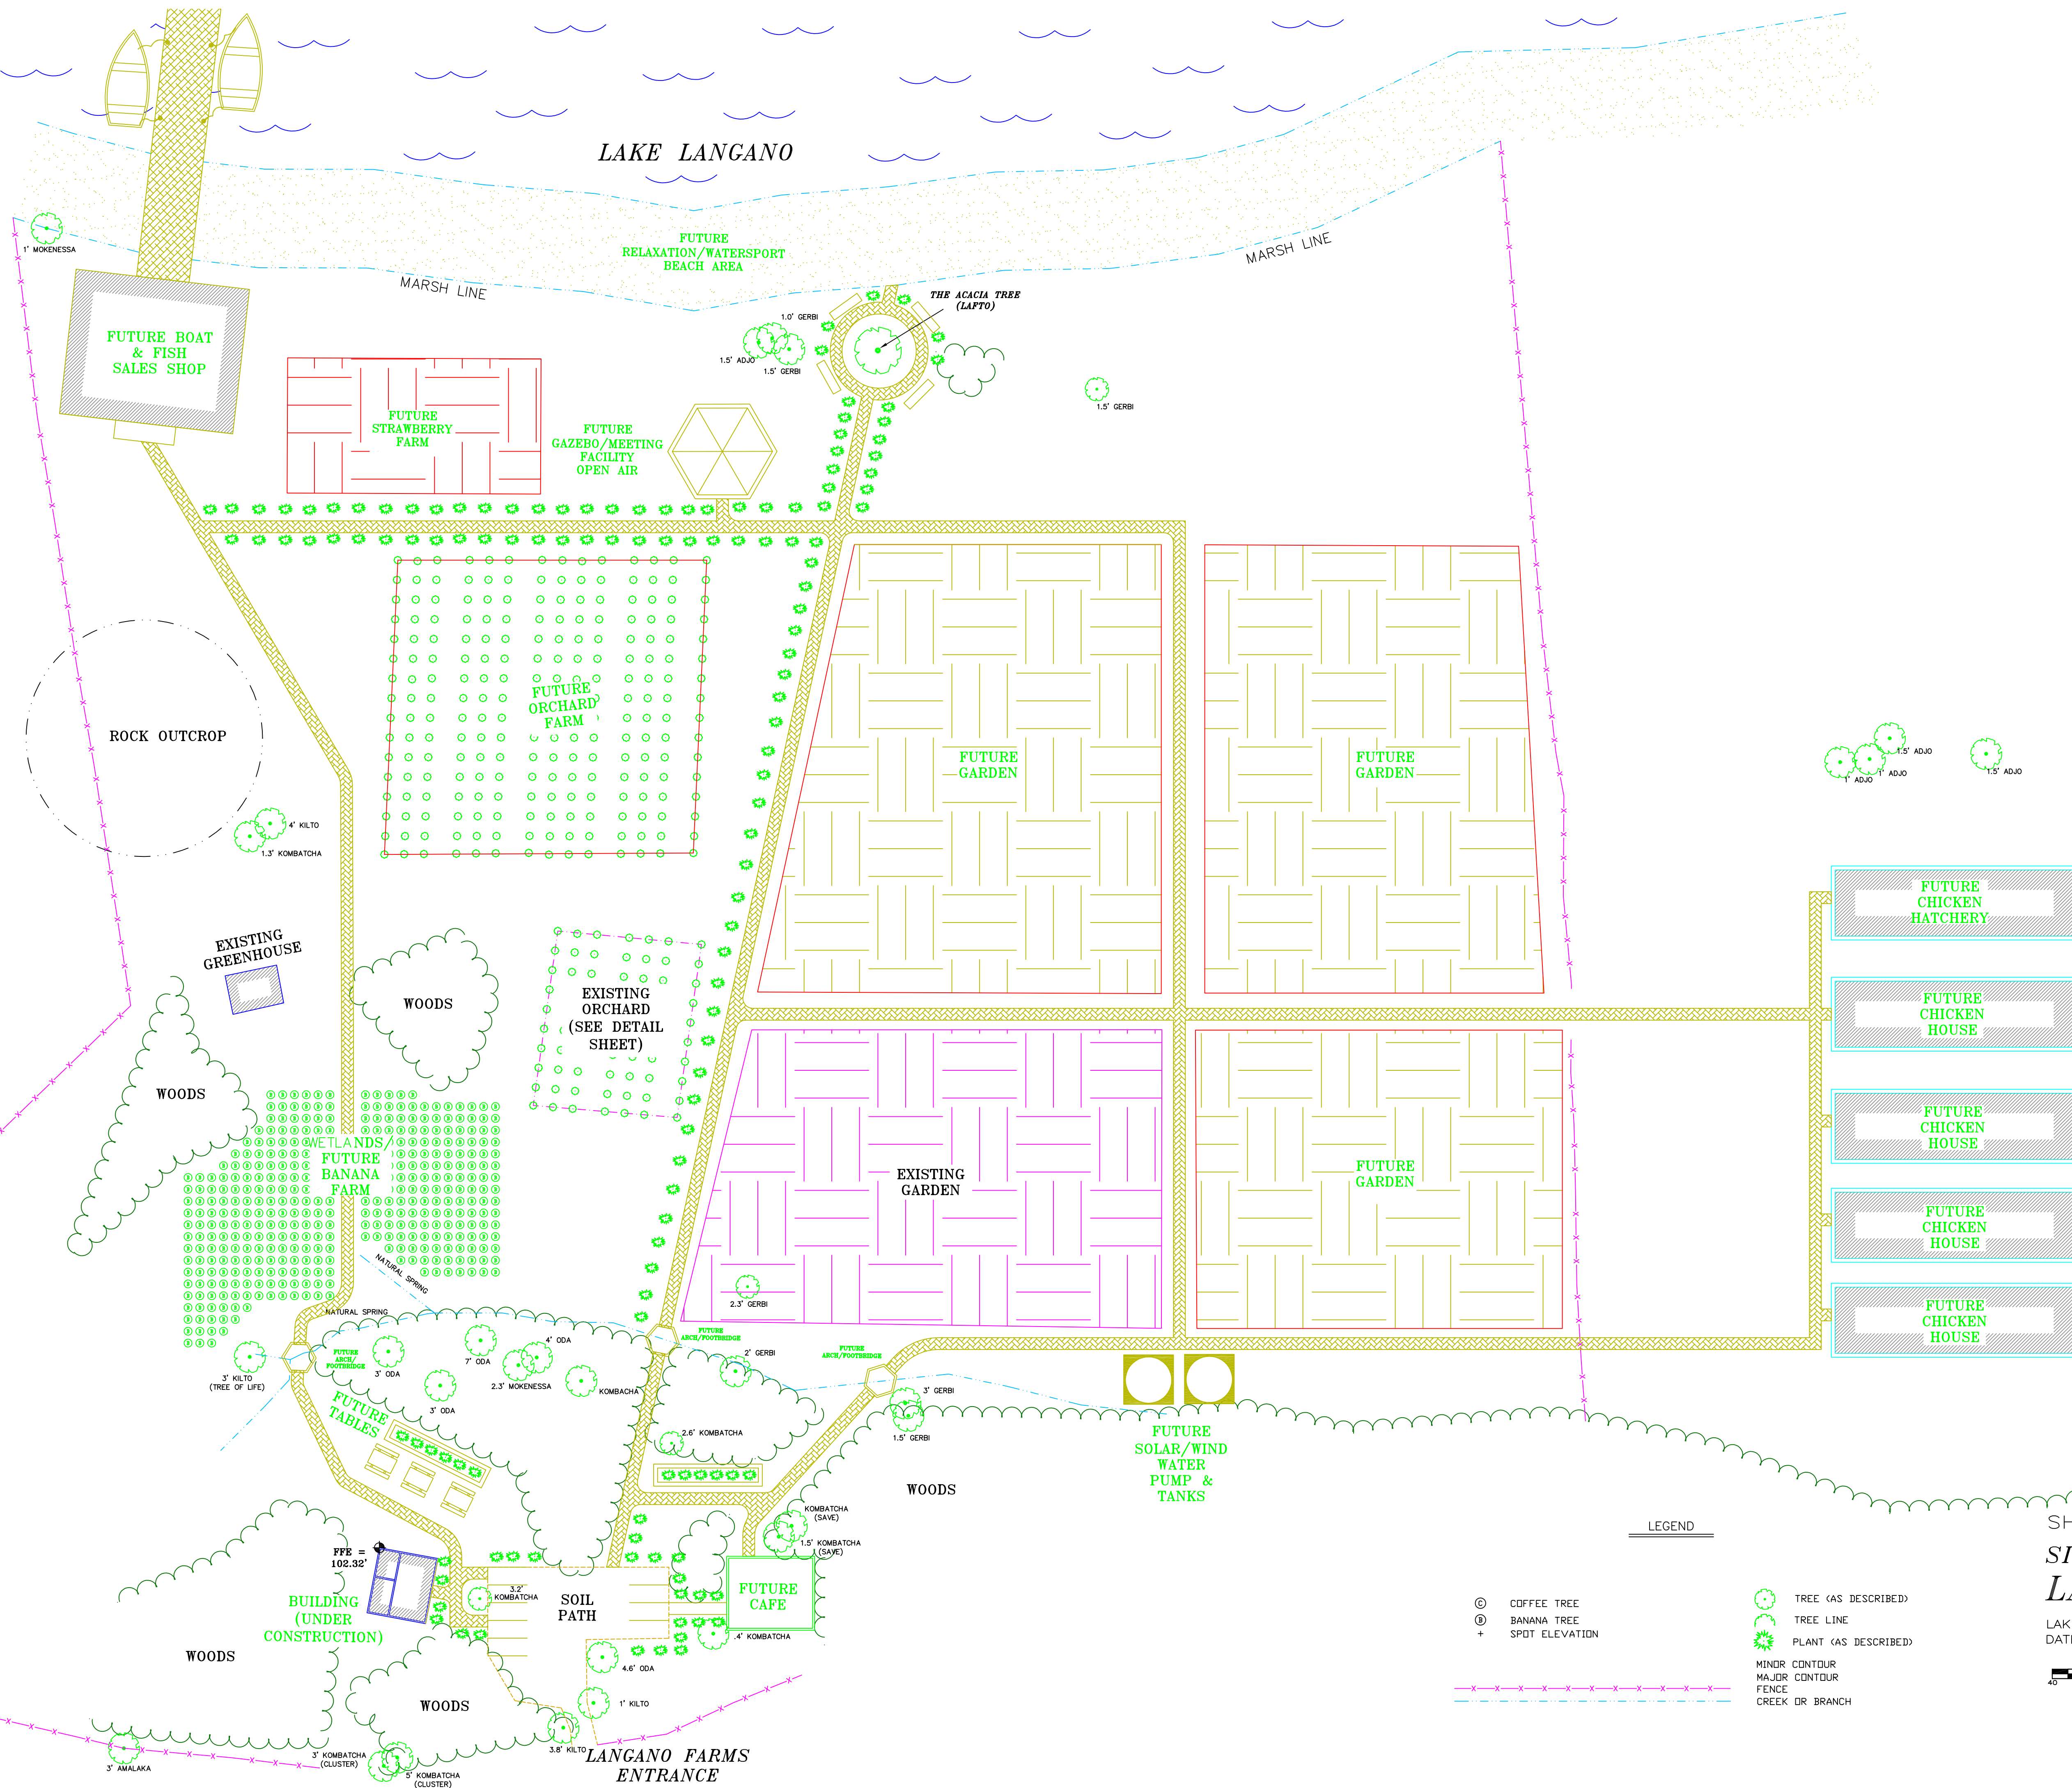

# LAKE LANGANO

### LEGEND

- ☉ COFFEE TREE
- ☉ BANANA TREE
- + SPOT ELEVATION
- TREE (AS DESCRIBED)
- TREE LINE
- PLANT (AS DESCRIBED)
- MINOR CONTOUR
- MAJOR CONTOUR
- FENCE
- CREEK OR BRANCH

SHEET 1 OF 2  
**SITE PLAN OF:**  
**LANGANO FARMS**

LAKE LANGANO, ETHIOPIA  
 DATE: JANUARY 29, 2010